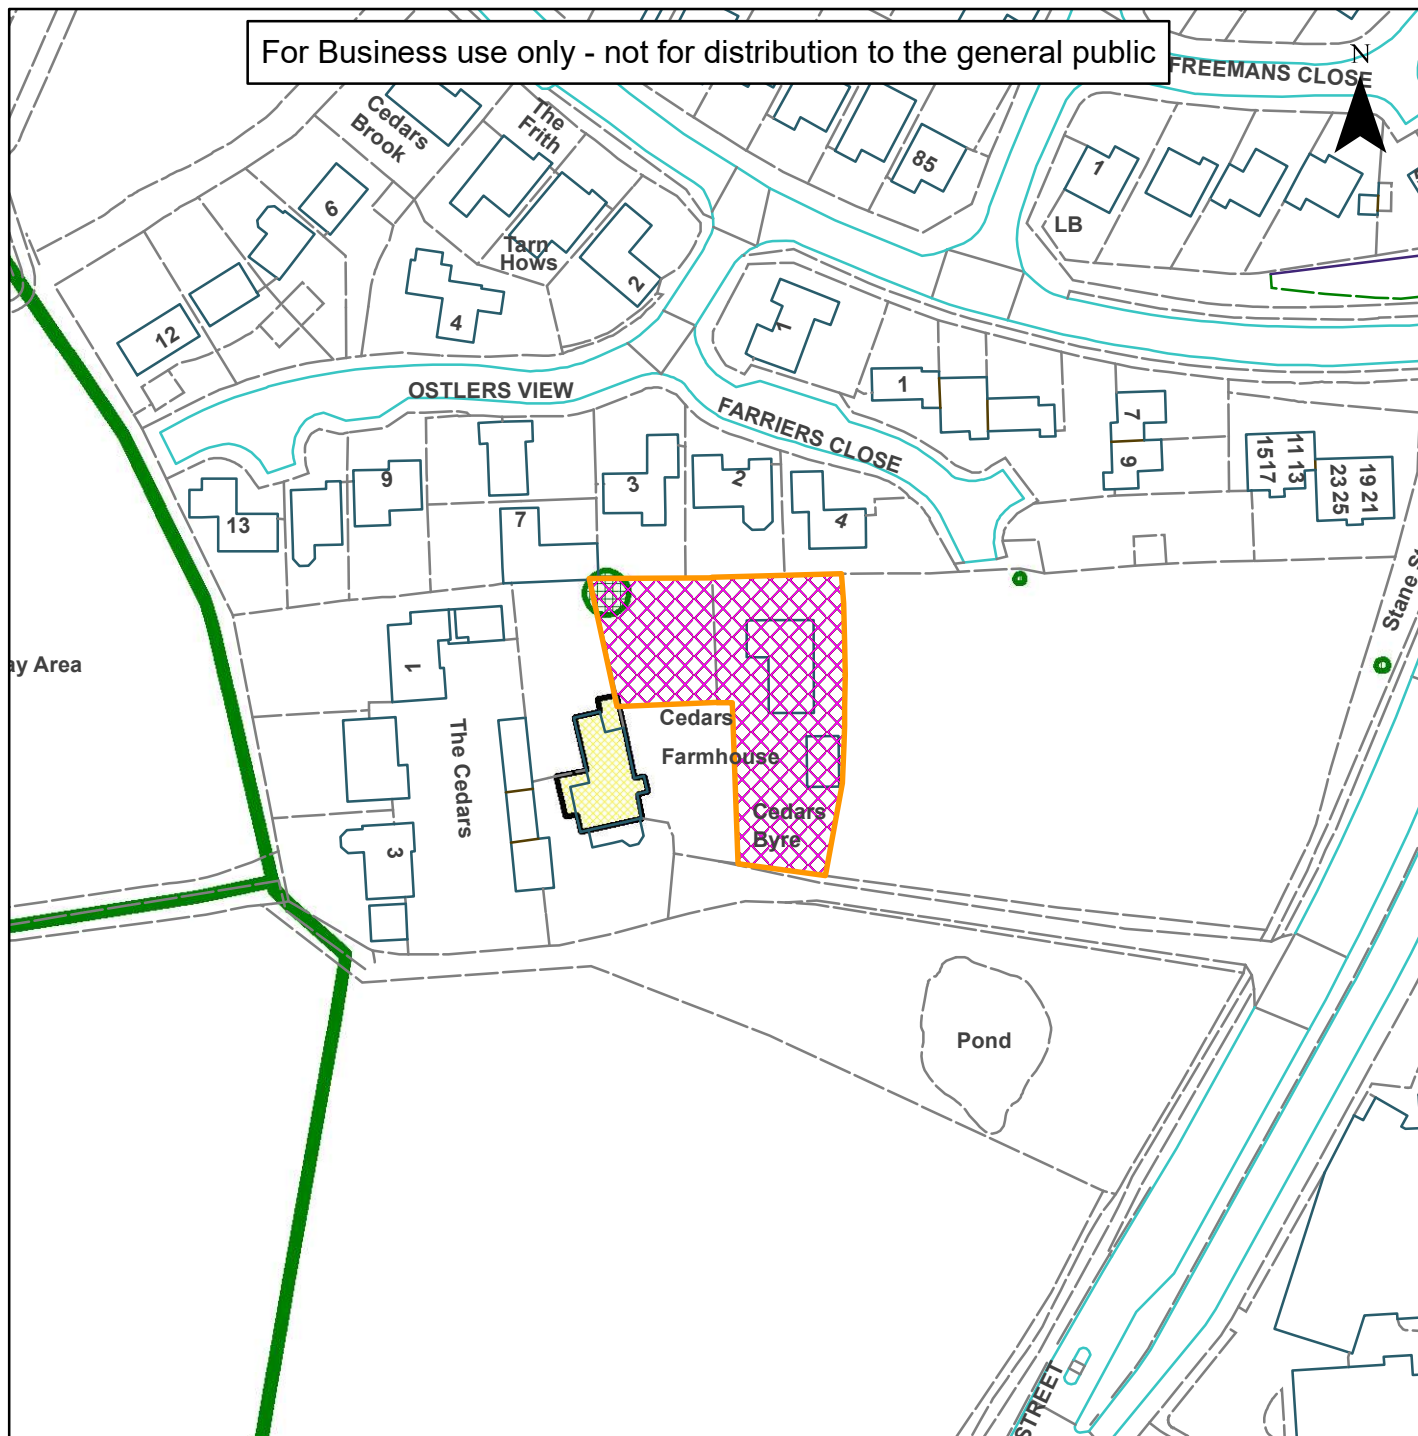

08) DC/23/0651

Horsham District Council

Cedars Byre, Parbrook, Billingshurst, West Sussex, RH14 9ES

For Business use only - not for distribution to the general public

Scale: 1:1,250

Reproduced by permission of Ordnance Survey map on behalf of HMSO. © Crown copyright and database rights (2019). Ordnance Survey Licence.100023865